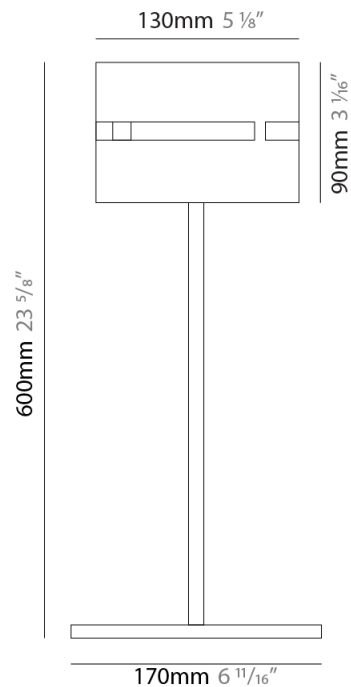

LUZ OCULTA METAL PORTABLE

D54026-

base number   Finish
Options

1. To build a product code in our configurator select the specify button on the base model # product page
2. To build a manual product code on this datasheet choose from the options listed below in blue font and add the suffix to the base model #

GENERAL

Series: Luz Oculta
Subseries: Luz Oculta Metal
Brand: Fambuena
Division: Design
Mounting Type: Portable
Mounting Location: Table
Subcategory: Table

PHYSICAL

Shape: Cylinder
Diameter (mm): 120
Diameter (in): 4 ¾
Height (mm): 500
Height (in): 19 11/16
Light Distribution: Direct / Indirect
Fixture Finish: [BRA](#) / [BRZ](#) / [ABR](#)
Fixture Material: Metal
Upon Request: Bolt Down

ELECTRICAL

Number of Lamps: 1
Lamp Type: LED Retrofit
Lamp Shape: T4
Bulb Included: Bulb Not Included
Max. Wattage Per Lamp (W): 5
Lamp Base: G9
Input Voltage (V): 120

LED

OPTICAL

RATINGS AND CERTIFICATIONS

Certified By: Certified for North American Standards
IP rating: IP20

PROJECT	_____
TYPE	_____
SPECIFIER	_____
QUANTITY	_____
DATE	_____