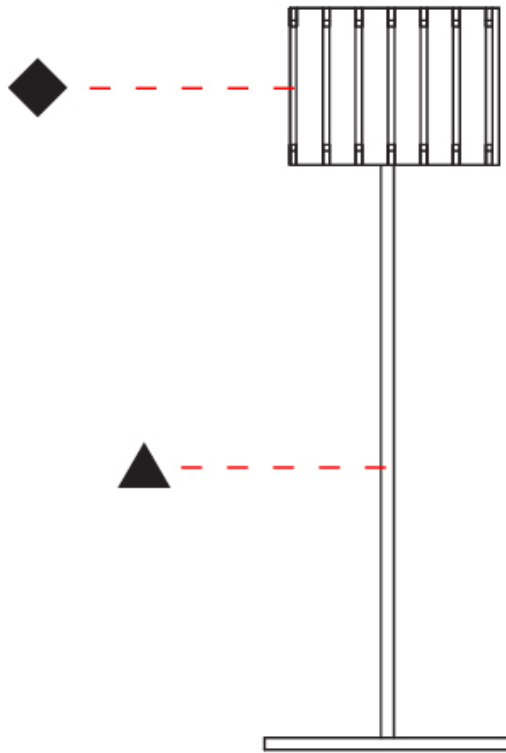

LUZ OCULTA WOOD PORTABLE

D54040-

PROJECT _____

TYPE _____

SPECIFIER _____

QUANTITY _____

DATE _____

D