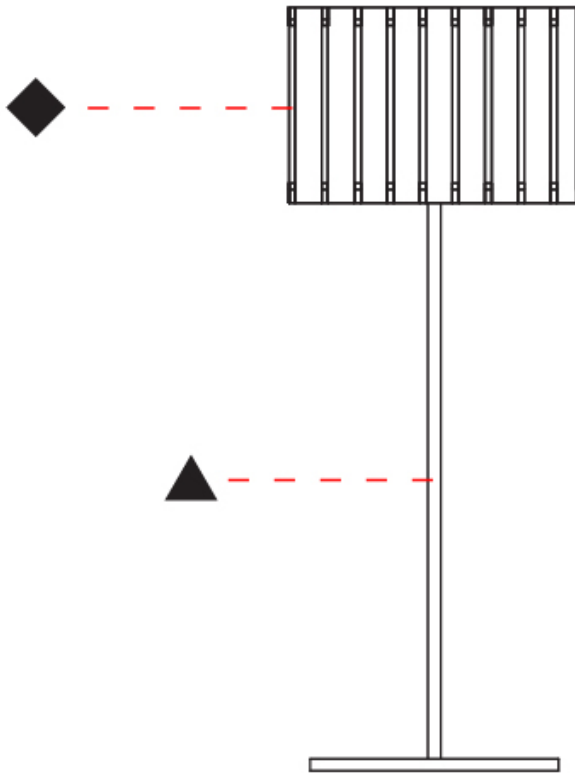

LUZ OCULTA WOOD PORTABLE

D54038-

PROJECT

TYPE

SPECIFIER

QUANTITY

DATE

D