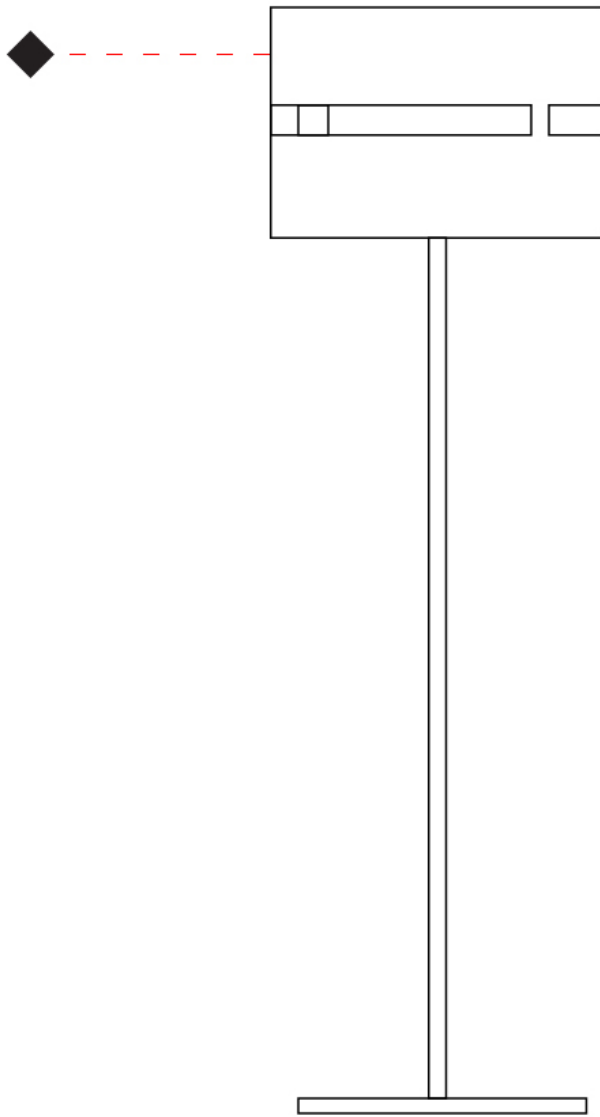

LUZ OCULTA METAL PORTABLE

D54021-

PROJECT _____

TYPE _____

SPECIFIER _____

QUANTITY _____

DATE _____

D